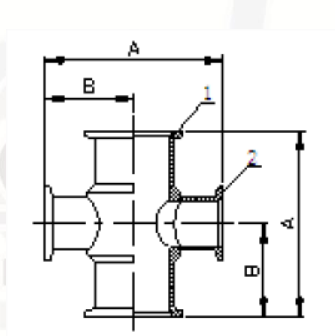

KF reducing four-way crosses

Type	A	B	1	2	Price
25-16	100	50	KF25	KF16	$120
40-16	130	65	KF40	KF16	$96
40-25	130	65	KF40	KF25	$126
50-40	140	70	KF50	KF40	$240