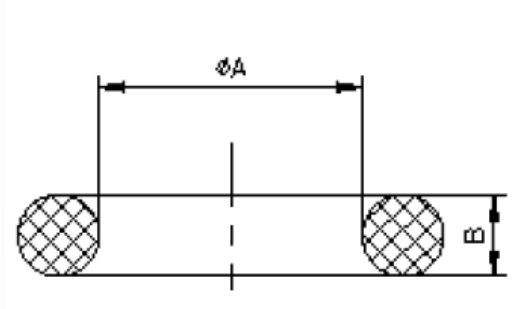

O-ring (centering rings to use)

Type	A	B	Price	
			NBR	VIT
10	15	5.3	$1	$1.9
16	18	5.3	$1.2	$1.9
25	28	5.3	$1.4	$2.5
40	42.5	5.3	$1.6	$2.8
50	54.5	5.3	$2.0	$3.3