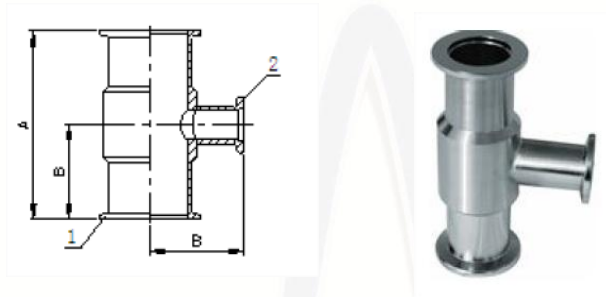

MS NOISE ENCLOSURES

KF Series Fittings Products

KF Reducing Tees

Type	A	B	1	2	Price
25-16	100	50	KF25	KF16	$54
40-16	130	65	KF40	KF16	$63
40-25	130	65	KF40	KF25	$79
50-40	140	70	KF50	KF40	$105