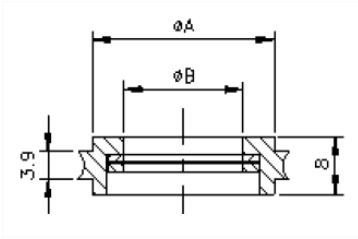

MS NOISE ENCLOSURES

KF Series Fittings Products

KF with Fine Filter

Type	A	B	Price	
			Diameter	Pric
16	17	11	0.2	$31
25	26	17	0.2	$35
40	41	31	0.2	$40