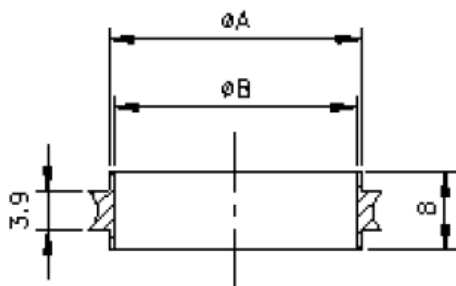

KF Centering Ring

Type	A	B	Pric
10	12	10	$4.2
16	17	16	$5.6
25	26	25	$5.6
40	41	40	$7.0
50	52	50	$8.4