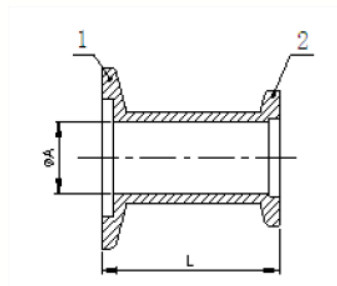

MS NOISE ENCLOSURES

KF Series Fittings Products

KF reducing through

Type	A	B	1	2	Price
10-16	10	40	KF16	KF10	$27
25-16	16	40	KF25	KF16	$30
40-16	16	40	KF40	KF16	$35
40-25	25	40	KF40	KF25	$28
50-40	40	40	KF50	KF40	$42