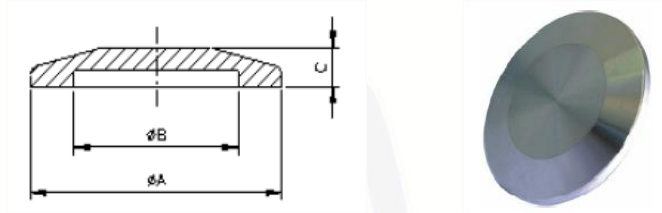

MS NOISE ENCLOSURES

KF Series Fittings Products

KF blank flanges

Type	A	B	C	Price
10	30	12.2	5	$4
16	30	17.2	5	$5
25	40	26.2	5	$6
40	55	41.2	5	$12
50	75	52.2	5	$14